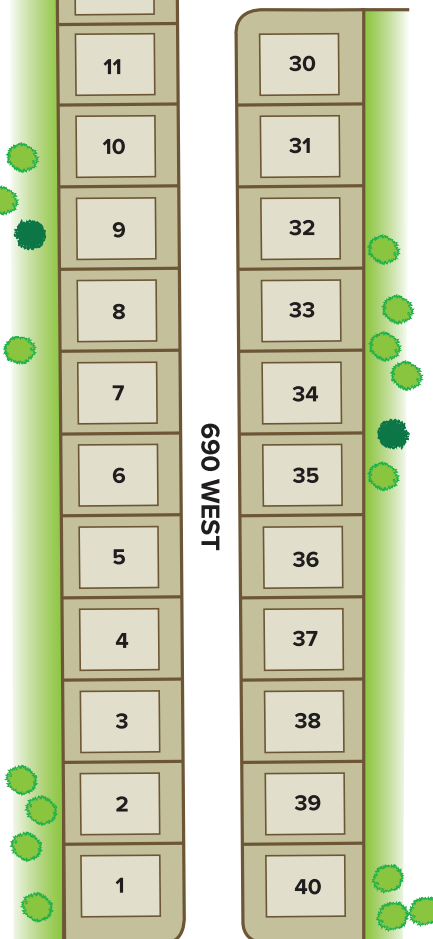

1950 NORTH

690 WEST

1815 NORTH

690 WEST

PAGES LN (1600 N)

## LOCATION

680 W Pages Ln (1600 N)  
 West Bountiful, Utah

**Prices Start in the \$420s!**

Subject to change

The information and artwork on this page is deemed reliable, but not guaranteed. It is only for marketing purposes as a sales aid. The artwork is not an exact representation of the engineer's plat that has been filed with the appropriate city, county or state agencies. The placement of images and foliage around the plots are not representative of any actual trees, shrubs or other foliage, and are for artistic decoration only. It is the buyer's responsibility to verify all information prior to signing any contracts. Prices are subject to change.