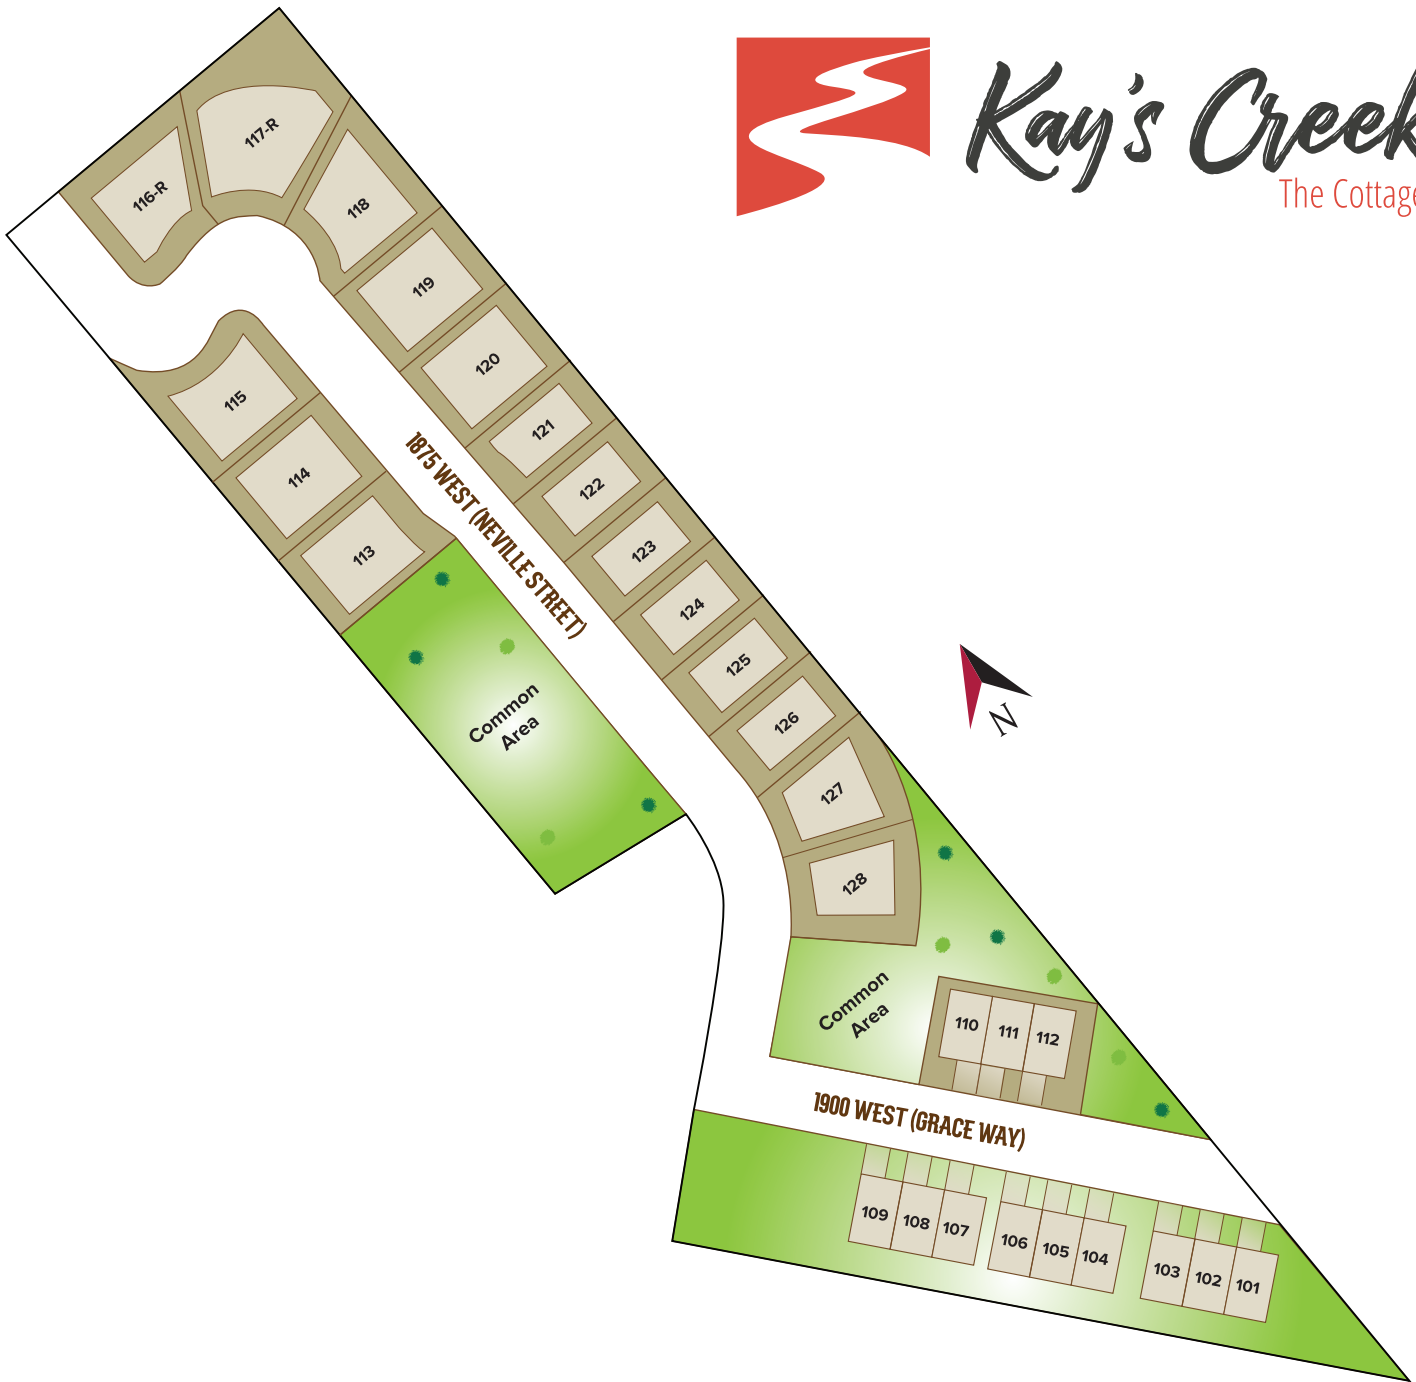

Kay's Creek
The Cottages

LOCATED APPROXIMATELY

1624 West Weaver Lane
Layton, UT 84041

Amy Voss Pace

801-529-6709

Mike Peery

801-599-7805

801-444-3639