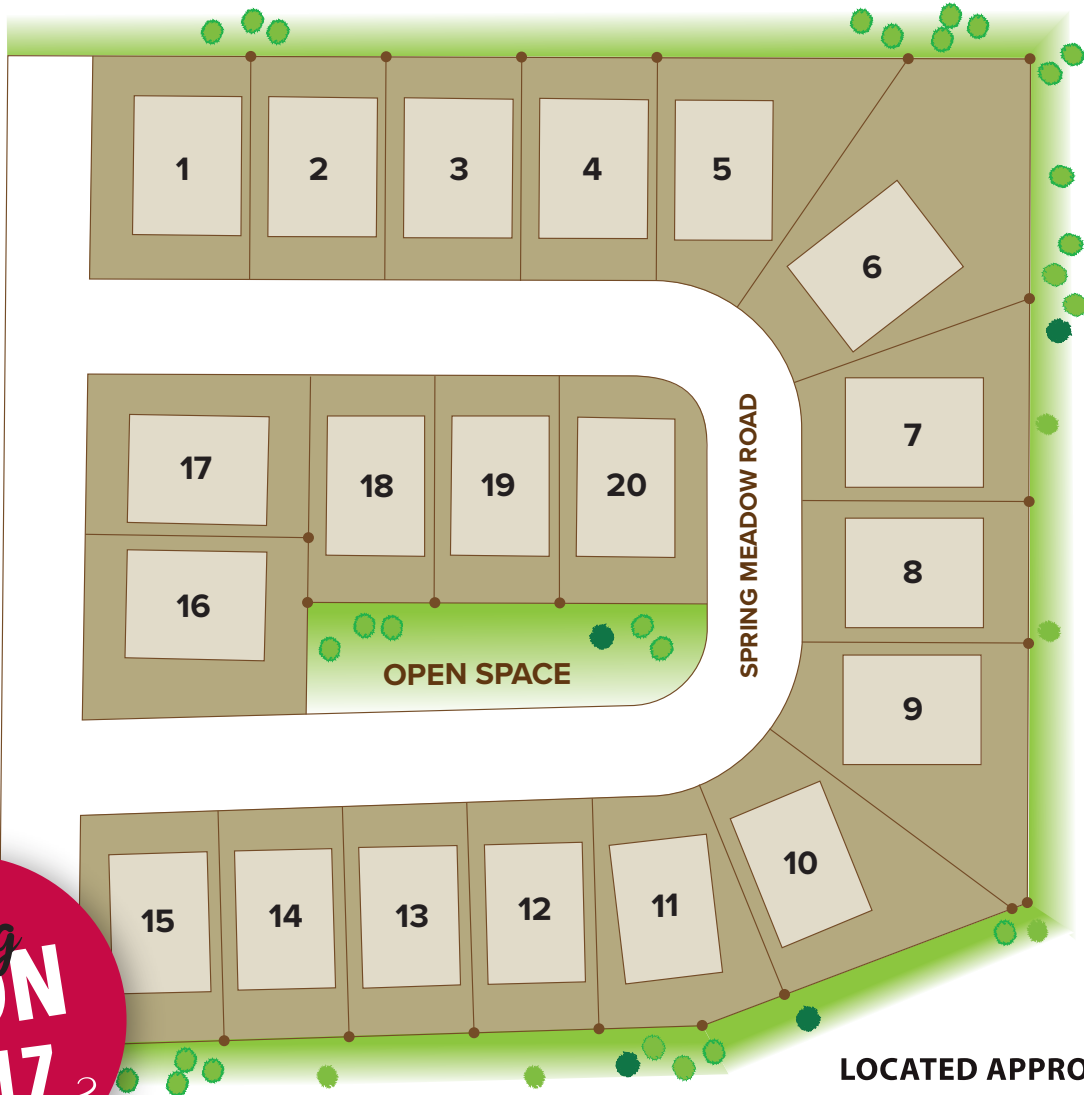

THE COTTAGES AT SPRING MEADOW

2300 WEST STREET

Coming
SOON
2017

LOCATED APPROXIMATELY

2350 W 2550 South
West Haven, UT

Call **KARIE BEYER**

792.6598

OVATION
HOMES